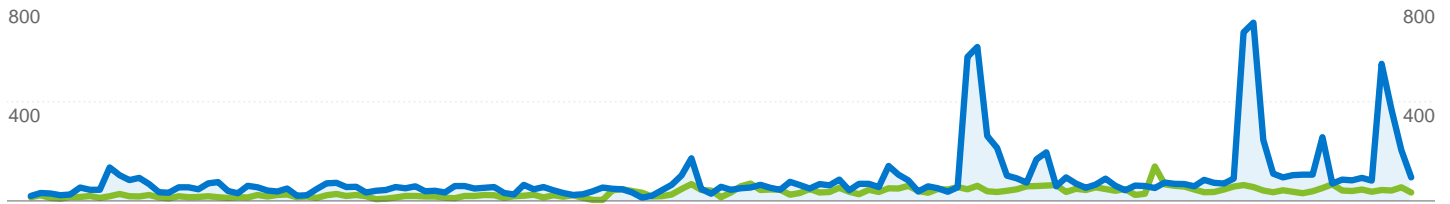

Visits for all visitors

Jul 1, 2007 - Nov 18, 2007

previous: Jul 1, 2006 - Nov 18, 2006

■ Jul 1, 2006 - Nov 18, 2006 ● Jul 1, 2007 - Nov 18, 2007 | Visits

12,796 Visits

Previous: 4,763 (168.65%)

90.75 Visits / Day

Previous: 33.78 (168.65%)

Saturday, July 1, 2006	0.31% (15)
Sunday, July 1, 2007	0.16% (20)
Sunday, July 2, 2006	0.48% (23)
Monday, July 2, 2007	0.25% (32)
Monday, July 3, 2006	0.25% (12)
Tuesday, July 3, 2007	0.23% (30)
Tuesday, July 4, 2006	0.19% (9)
Wednesday, July 4, 2007	0.18% (23)
Wednesday, July 5, 2006	0.34% (16)
Thursday, July 5, 2007	0.20% (26)
Thursday, July 6, 2006	0.34% (16)
Friday, July 6, 2007	0.42% (54)
Friday, July 7, 2006	0.42% (20)
Saturday, July 7, 2007	0.35% (45)
Saturday, July 8, 2006	0.25% (12)
Sunday, July 8, 2007	0.35% (45)
Sunday, July 9, 2006	0.40% (19)
Monday, July 9, 2007	1.06% (135)
Monday, July 10, 2006	0.59% (28)
Tuesday, July 10, 2007	0.81% (104)
Tuesday, July 11, 2006	0.40% (19)
Wednesday, July 11, 2007	0.66% (84)
Wednesday, July 12, 2006	0.38% (18)
Thursday, July 12, 2007	0.73% (93)
Thursday, July 13, 2006	0.50% (24)
Friday, July 13, 2007	0.53% (68)